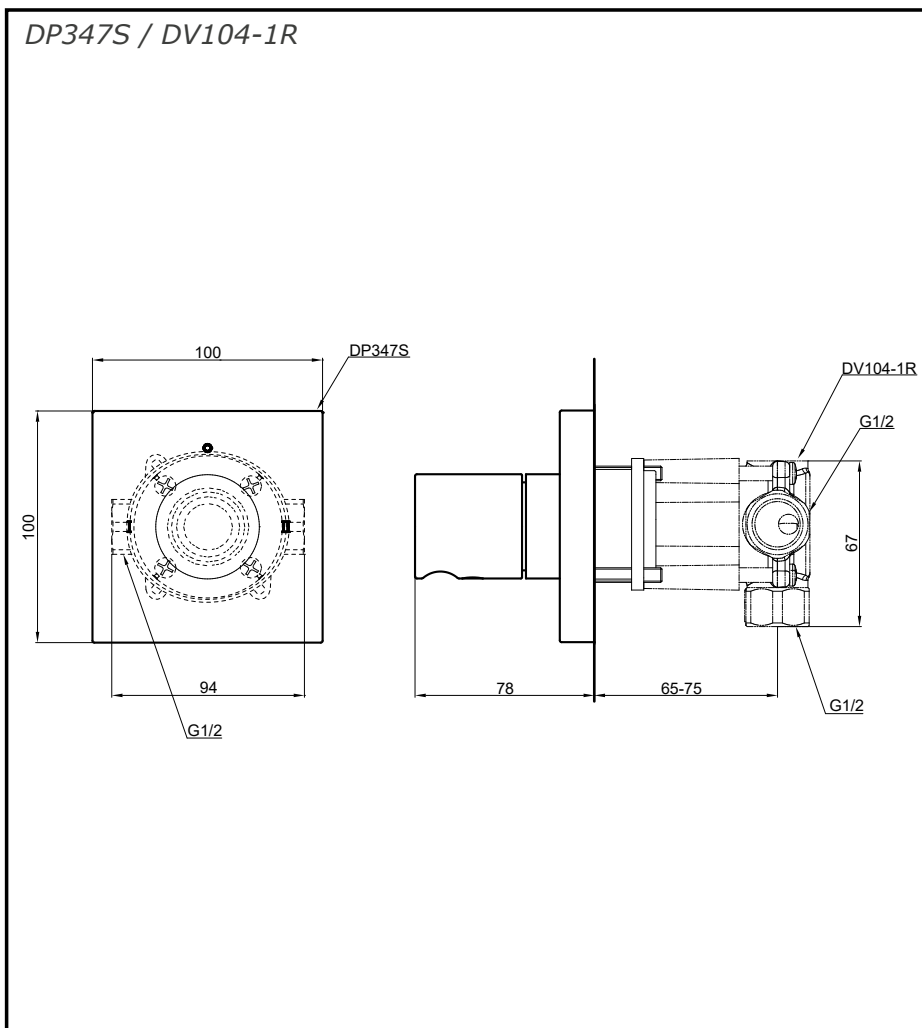

Features

- Sleek and Meticulous Design
- Smooth Operation with Innovative Control Unit

Specifications

Finish : Nickel Chrome
Size : 100W x 78D x 100H mm

DP347S / DV104-1R

Parts description

- **DP347S / DV104-1R**
2 Way Diverter